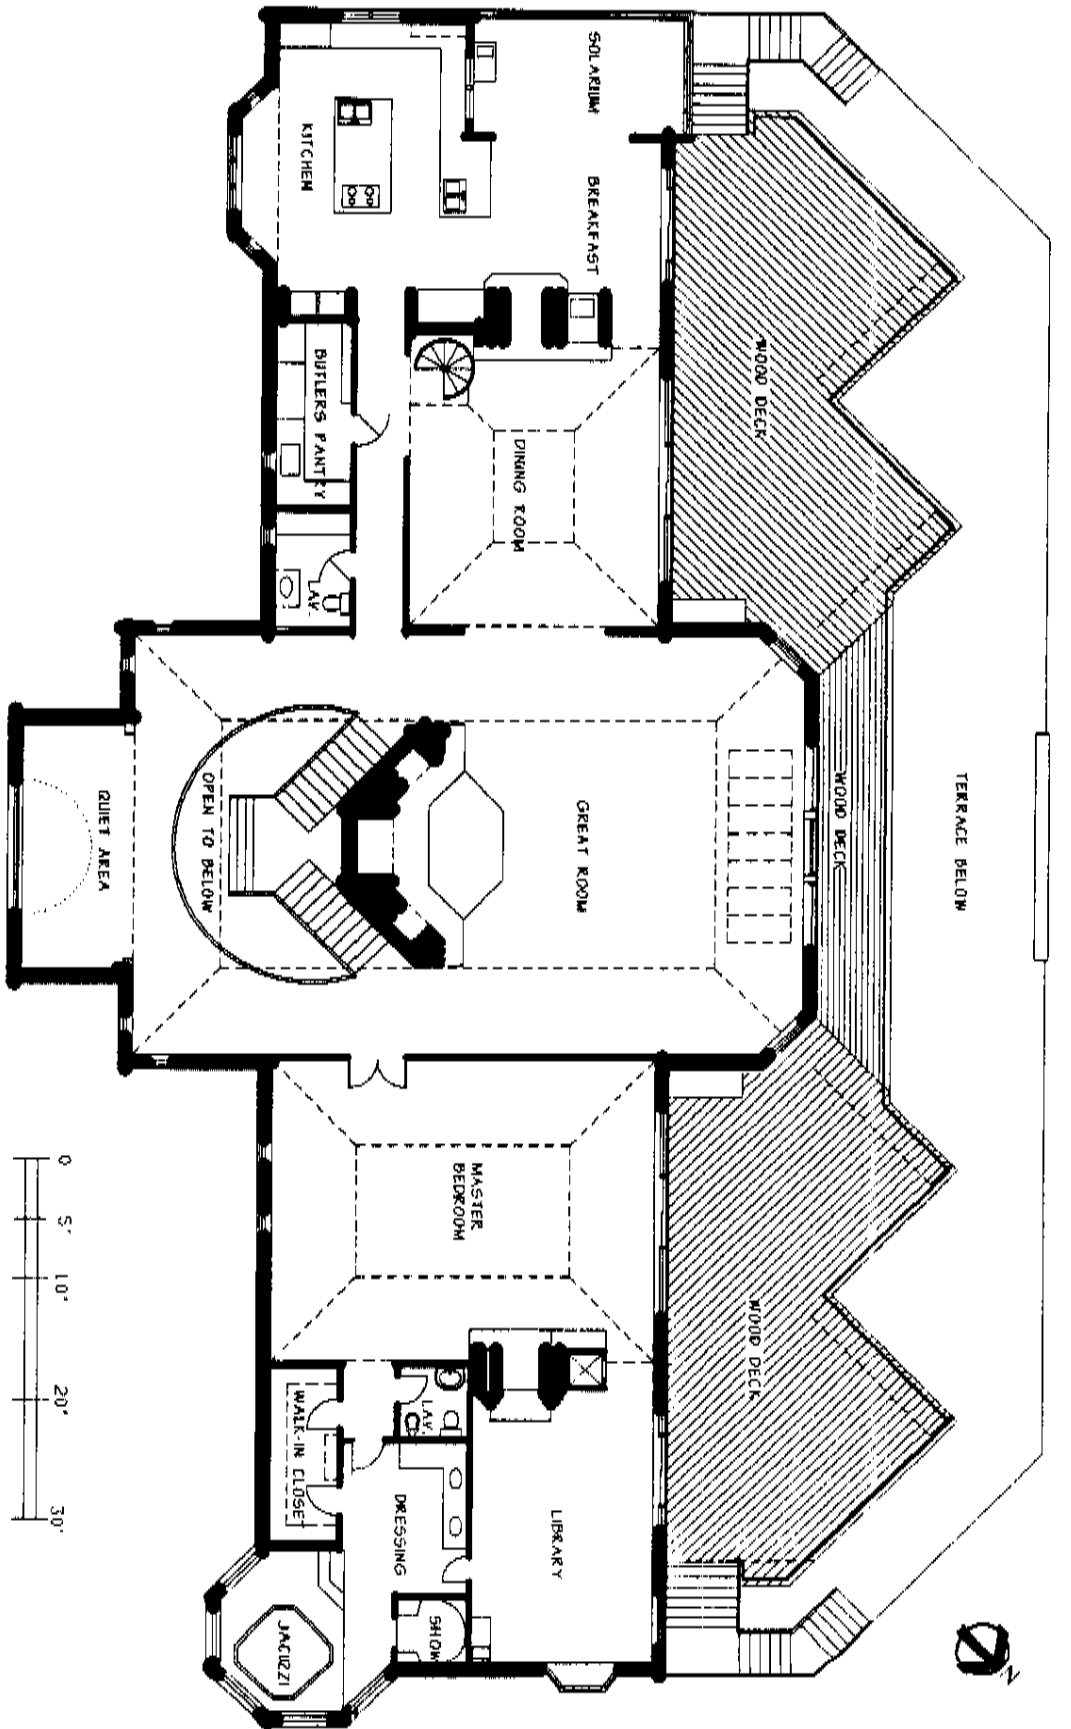

LOWER FLOOR PLAN

6950 SQ.FT.

LEITH CHATEAU

UPPER FLOOR PLAN

5950 SQ. FT.

LETH CHATEAU